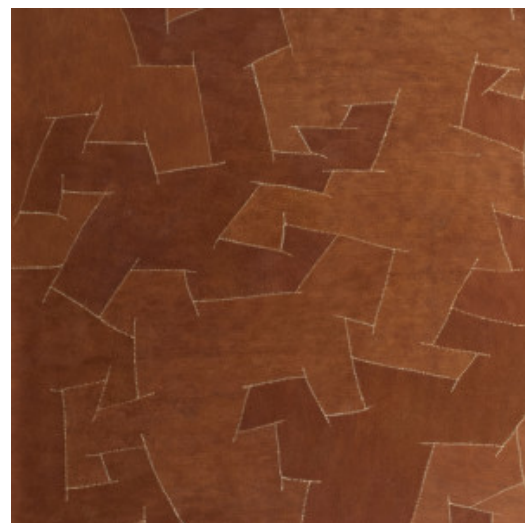

ORANGE BARK / 3000

Collection Bark Cloth

Story behind the collection

A 100% pure natural product respecting the principles of fair trade.

Technical specifications

Reference	pan. 219
Product category	Couture
Composition	Natural wallcovering on non-woven backing
Description	Random, hand-sewn patchwork of natural Bark Cloth on non-woven backing (sold in panels)
Dimensions	Panels: width \pm 130 cm (51.18"), height \pm 310 cm (3.39 yds)
Pattern repeat	Straight match 0 cm (0.00")
Remark	Each panel is a unique, handmade item. The patchwork is totally random and will vary from panel to panel
Adhesive	Arte Clearpro or a good quality dispersion adhesive
How to paste	Paste the wall
Light resistance	Moderate lightfastness
How to remove	Strippable
Fire retardant EU	B-s1, d0
Fire retardant US	Class A
Maintenance	Spongeable during hanging (dab away damp glue)

Colourways (8)

pan. 215

pan. 216

pan. 217

pan. 218

pan. 219

pan. 220

pan. 221