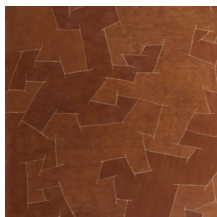

ORANGE BARK / 3000

Collection Bark Cloth

Story behind the collection

A 100% pure natural product respecting the principles of fair trade.

Technical specifications

Reference	pan. 219
Product category	Couture
Composition	Natural wallcovering on non-woven backing
Description	Random, hand-sewn patchwork of natural Bark Cloth on non-woven backing (sold in panels)
Dimensions	Panels: width \pm 130 cm (51.18"), height \pm 310 cm (3.39 yds)
Pattern repeat	Straight match 0 cm (0.00")
Remark	Each panel is a unique, handmade item. The patchwork is totally random and will vary from panel to panel
Adhesive	Arte Clearpro or a good quality dispersion adhesive
How to paste	Paste the wall
Light resistance	Moderate lightfastness
How to remove	Strippable
Fire retardant EU	B-s1, d0
Fire retardant US	Class A
Maintenance	Spongeable during hanging (dab away damp glue)

Colourways (8)

pan. 215

pan. 216

pan. 217

pan. 218

pan. 219

pan. 220

pan. 221