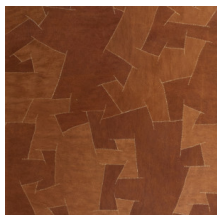

ORANGE BARK / 3000

Collection Bark Cloth

Story behind the collection

A 100% pure natural product respecting the principles of fair trade.

Technical specifications

Reference	pan. 219
Product category	Couture
Composition	Natural wallcovering on non-woven backing
Description	Random, hand-sewn patchwork of natural Bark Cloth on non-woven backing (sold in panels)
Dimensions	Panels: width \pm 130 cm (51.18"), height \pm 310 cm (3.39 yds)
Pattern repeat	Straight match 0 cm (0.00")
Remark	Each panel is a unique, handmade item. The patchwork is totally random and will vary from panel to panel
Adhesive	Arte Clearpro or a good quality dispersion adhesive
How to paste	Paste the wall
Light resistance	Moderate lightfastness
How to remove	Strippable
Fire retardant EU	B-s1, d0
Fire retardant US	Class A
Maintenance	Spongeable during hanging (dab away damp glue)

Colourways (8)

pan. 215

pan. 216

pan. 217

pan. 218

pan. 219

pan. 220

pan. 221