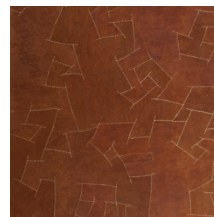

ORANGE BARK / 3000

Collection Bark Cloth

Story behind the collection

A 100% pure natural product respecting the principles of fair trade.

Technical specifications

Reference	pan. 219
Product category	Couture
Composition	Natural wallcovering on non-woven backing
Description	Random, hand-sewn patchwork of natural Bark Cloth on non-woven backing (sold in panels)
Dimensions	Panels: width \pm 130 cm (51.18"), height \pm 310 cm (3.39 yds)
Pattern repeat	Straight match 0 cm (0.00")
Remark	Each panel is a unique, handmade item. The patchwork is totally random and will vary from panel to panel
Adhesive	Arte Clearpro or a good quality dispersion adhesive
How to paste	Paste the wall
Light resistance	Moderate lightfastness
How to remove	Strippable
Fire retardant EU	B-s1, d0
Fire retardant US	Class A
Maintenance	Spongeable during hanging (dab away damp glue)

Colourways (8)

pan. 215

pan. 216

pan. 217

pan. 218

pan. 219

pan. 220

pan. 221