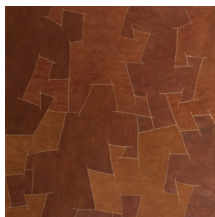

ORANGE BARK / 3000

Collection Bark Cloth

Story behind the collection

A 100% pure natural product respecting the principles of fair trade.

Technical specifications

Reference	pan. 219
Product category	Couture
Composition	Natural wallcovering on non-woven backing
Description	Random, hand-sewn patchwork of natural Bark Cloth on non-woven backing (sold in panels)
Dimensions	Panels: width \pm 130 cm (51.18"), height \pm 310 cm (3.39 yds)
Pattern repeat	Straight match 0 cm (0.00")
Remark	Each panel is a unique, handmade item. The patchwork is totally random and will vary from panel to panel
Adhesive	Arte Clearpro or a good quality dispersion adhesive
How to paste	Paste the wall
Light resistance	Moderate lightfastness
How to remove	Strippable
Fire retardant EU	B-s1, d0
Fire retardant US	Class A
Maintenance	Spongeable during hanging (dab away damp glue)

Colourways (8)

pan. 215

pan. 216

pan. 217

pan. 218

pan. 219

pan. 220

pan. 221