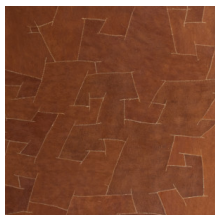

ORANGE BARK / 3000

Collection Bark Cloth

Story behind the collection

A 100% pure natural product respecting the principles of fair trade.

Technical specifications

Reference	pan. 219
Product category	Couture
Composition	Natural wallcovering on non-woven backing
Description	Random, hand-sewn patchwork of natural Bark Cloth on non-woven backing (sold in panels)
Dimensions	Panels: width \pm 130 cm (51.18"), height \pm 310 cm (3.39 yds)
Pattern repeat	Straight match 0 cm (0.00")
Remark	Each panel is a unique, handmade item. The patchwork is totally random and will vary from panel to panel
Adhesive	Arte Clearpro or a good quality dispersion adhesive
How to paste	Paste the wall
Light resistance	Moderate lightfastness
How to remove	Strippable
Fire retardant EU	B-s1, d0
Fire retardant US	Class A
Maintenance	Spongeable during hanging (dab away damp glue)

Colourways (8)

pan. 215

pan. 216

pan. 217

pan. 218

pan. 219

pan. 220

pan. 221