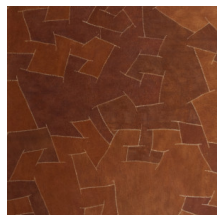

ORANGE BARK / 3000

Collection Bark Cloth

Story behind the collection

A 100% pure natural product respecting the principles of fair trade.

Technical specifications

Reference	pan. 219
Product category	Couture
Composition	Natural wallcovering on non-woven backing
Description	Random, hand-sewn patchwork of natural Bark Cloth on non-woven backing (sold in panels)
Dimensions	Panels: width \pm 130 cm (51.18"), height \pm 310 cm (3.39 yds)
Pattern repeat	Straight match 0 cm (0.00")
Remark	Each panel is a unique, handmade item. The patchwork is totally random and will vary from panel to panel
Adhesive	Arte Clearpro or a good quality dispersion adhesive
How to paste	Paste the wall
Light resistance	Moderate lightfastness
How to remove	Strippable
Fire retardant EU	B-s1, d0
Fire retardant US	Class A
Maintenance	Spongeable during hanging (dab away damp glue)

Colourways (8)

pan. 215

pan. 216

pan. 217

pan. 218

pan. 219

pan. 220

pan. 221